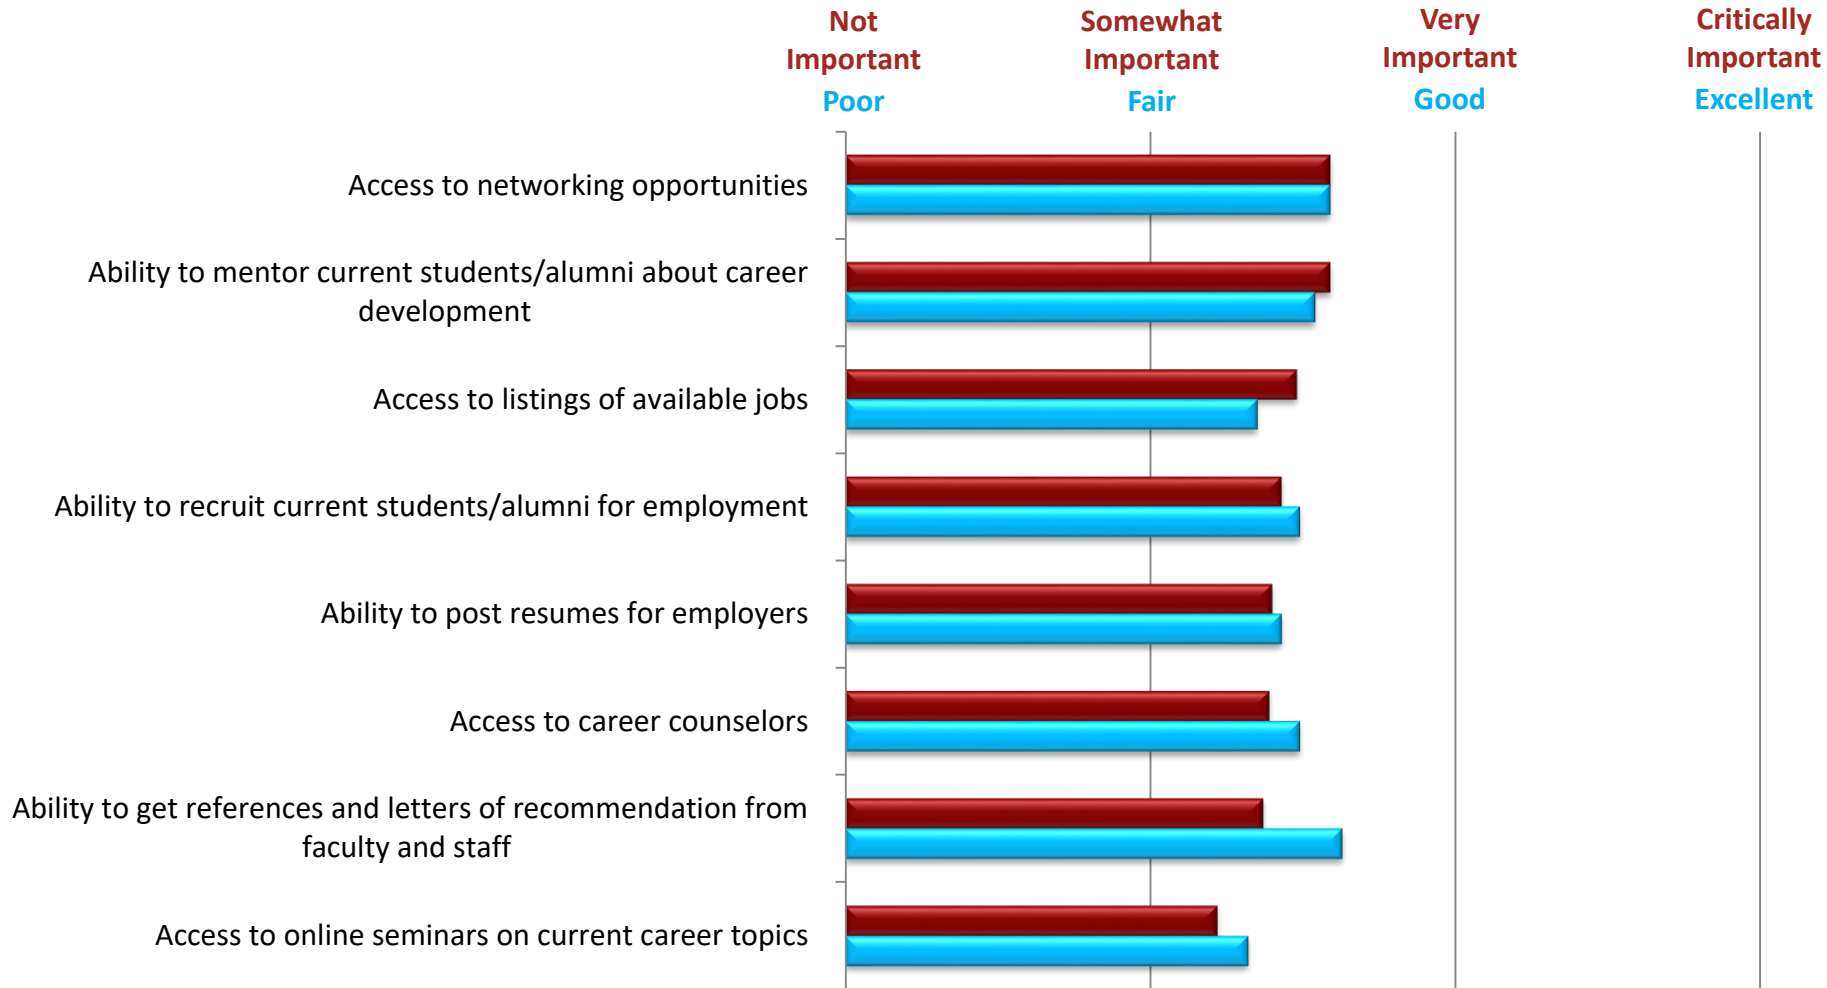

Alumni Programming and Volunteerism

Q17. How important is it for alumni in general to do the following and how well does Lafayette College do at supporting alumni in doing them?

Q17. How important is it for alumni in general to do the following and how well does Lafayette College do at supporting alumni in doing them?

Gap Analysis by Era

Q19. How important are the following alumni career services to you and how well does Lafayette College provide them?

■ Importance ■ Performance

Q19. How important are the following alumni career services to you and how well does Lafayette College provide them?